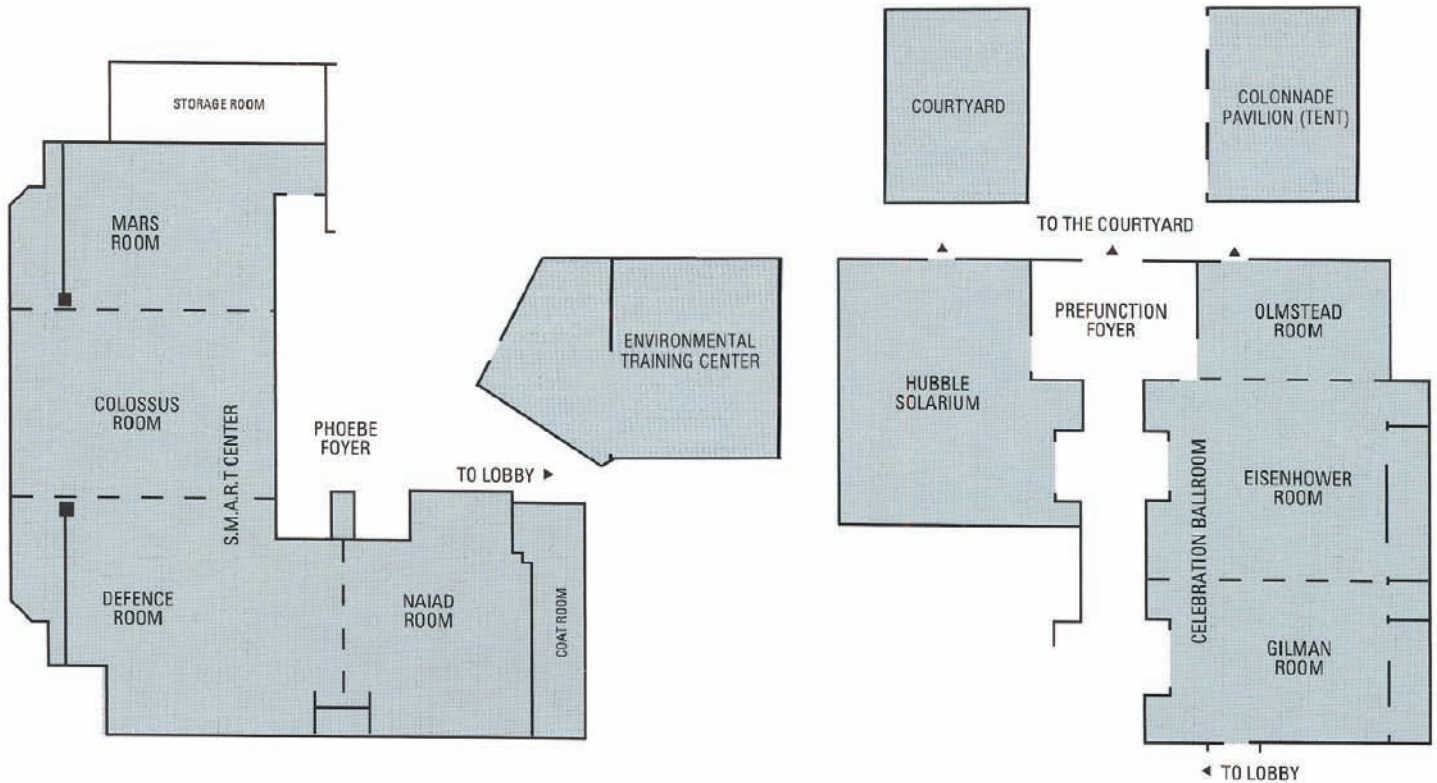

INN AT THE COLONNADE
BALTIMORE

A DOUBLETREE HOTEL

4 WEST UNIVERSITY PKWY • BALTIMORE • 410.235.5400
WWW.COLONNADEBALTIMORE.COM

Conference Center Specifications

Room Capacities	Total Sq Ft	Room Size	Classroom	Theater	Banquet
Celebration Ballroom	1764	28' x 63'	80	125	130
Celebration Ballroom-Eisenhower Room	644	28' x 23'	20	30	30
Celebration Ballroom-Gilman Room	588	28' x 21'	14	25	30
Celebration Ballroom-Olmstead Room	532	28' x 19'	N/A	N/A	20
Celebration Ballroom-Prefunction Foyer	336	21' x 16'	N/A	N/A	N/A
Hubble Solarium	816	24' x 34'	25	60	50
S.M.A.R.T. Center	2007	25' x 87'	N/A	200	150
S.M.A.R.T. Center-Colossus Room	400	21' x 19'	20	32	40
S.M.A.R.T. Center-Defence Room	750	30' x 25'	26	50	40
S.M.A.R.T. Center-Mars Room	357	21' x 17'	N/A	N/A	N/A
S.M.A.R.T. Center-Naiad Room	500	20' x 25'	20	30	30
S.M.A.R.T. Center-Phoebe Foyer	612	18' x 34'	N/A	N/A	N/A
Environmental Training Center (ETC)	825	33' x 25'	40	80	60
The Courtyard Tent	2400	60' x 40'	55	175	200